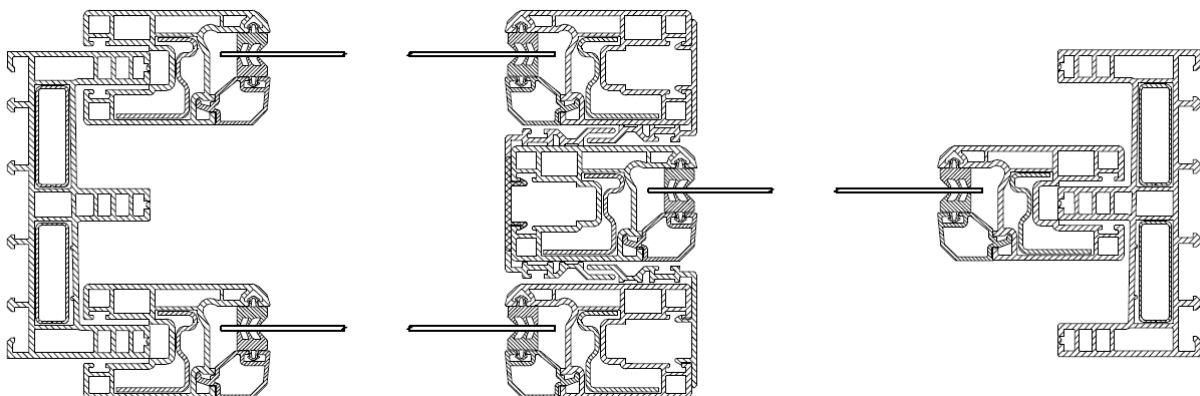

3-TRACK 3-PANEL SLIDING WINDOW WITH MESH

APTUS WINDOWS PVT. LTD.

C-401, NIRVANA COURTYARD, NIRVANA COUNTRY, GURGOAN, HARYANA
PH: 0124 4219115/17, EMAIL: aptuswindows@gmail.com, WEB: www.aptuswindows.in