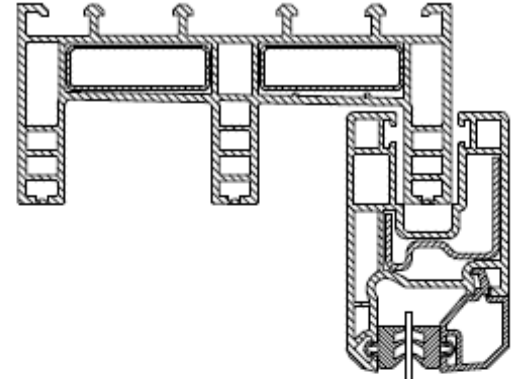

3-TRACK 3-PANEL SLIDING WINDOW WITH MESH

APTUS WINDOWS PVT. LTD.

C-401, NIRVANA COURTYARD, NIRVANA COUNTRY, GURGOAN, HARYANA
PH: 0124 4219115/17, EMAIL: aptuswindows@gmail.com, WEB: www.aptuswindows.in