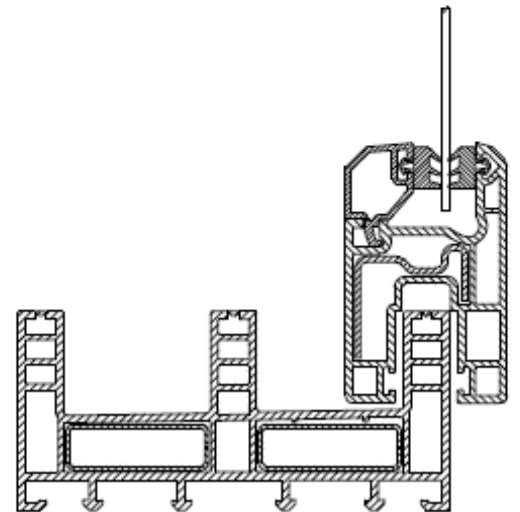

3-TRACK 3-PANEL SLIDING WINDOW WITH MESH

APTUS WINDOWS PVT. LTD.

C-401, NIRVANA COURTYARD, NIRVANA COUNTRY, GURGOAN, HARYANA
PH: 0124 4219115/17, EMAIL: aptuswindows@gmail.com, WEB: www.aptuswindows.in